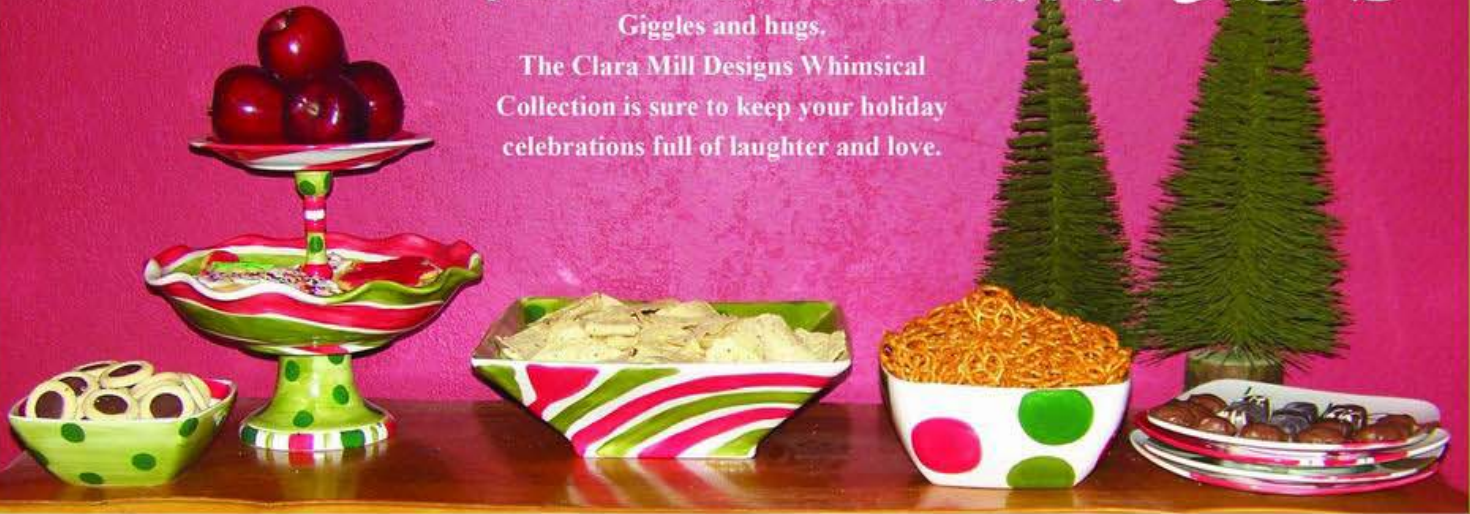

G. Round Platter
15" S007 \$70.00

H. Large Oval Platter
19"x13.5"x2.5" S005 \$90.00

I. Rectangular Tray
15.5"x7" S018 \$62.00

Pricing for complete set of the
Snowman Collection: \$426.00

F

un and festive. Ribbons and bows.

Giggles and hugs.

The Clara Mill Designs Whimsical Collection is sure to keep your holiday celebrations full of laughter and love.

WHIMSICAL

Pricing for the complete set of the Whimsical Collection: \$421.00