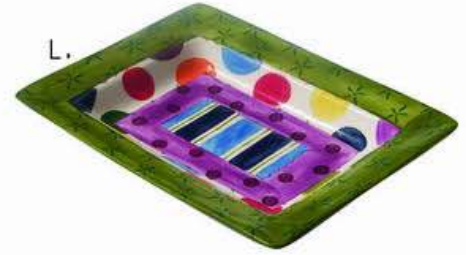

www.claramilldesigns.com

- A. Large Shallow Bowl 15" x 3.625" P002 \$80.00
- B. Three Section Server 15.5" x 5" x 1" P009 \$40.00
- C. Large Oval Platter 19" x 13.5" x 2.25" P005 \$90.00
- D. Four Small Square Bowls 4.75" x 2.375" P010 \$60.00

- E. Oval Tray 20.5" x 9" P003 \$70.00
- F. Small Square Bowl 6.5" x 2.5" P006 \$50.00
- G. Pitcher 6.75" x 7.25" P004 \$65.00

Turn to page 2 for more of our Patchwork Collection.

PATCHWORK

Start your family tradition and celebrate birthdays with the cake pedestal stand. Year after year your family will cherish the memories of having their special cake set on top of this delightful hand-painted pedestal.