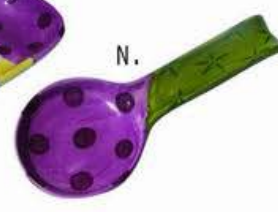

PATCHWORK

Start your family tradition and celebrate birthdays with the cake pedestal stand. Year after year your family will cherish the memories of having their special cake set on top of this delightful hand-painted pedestal.

- H. Square Angled Platter on Pedestal 12.5"x5.75" P008 $85.00
- I. Large Deep Bowl 14.25"x6" P001 $108.00
- J. Medium Square Bowl 8.25"x3.75" P011 $50.00
- K. Large Square Angled Bowl 12"x3.75" P012 $75.00

- L. Large Rectangular Rim Platter 18"x13.5" P014 $100.00
- M. Large Oval Bread Platter 14.25"x6" P015 $108.00
- N. Spoon Rest 10.25"x4.5" P016 $25.00
- O. Chip & Dip Set 15"x2" P017 $80.00

Pricing for the complete set of the Patchwork Collection: $958.00